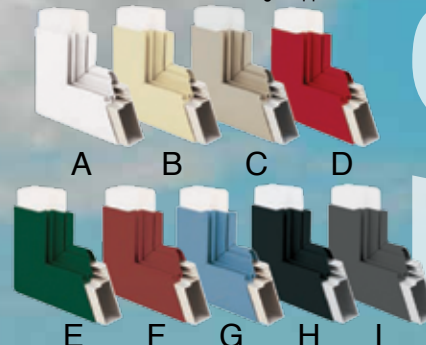

Color Options

A - White; B - Beige; C - Sandstone;
D - Maroon; E - Forest Green; F - Wineberry;
G - Wedgewood Blue; H - Black; I - Bronze

Due to slight paint variations, the colors represented here may differ from the actual door color. Consult dealer for actual paint chip. Falcon Door & Window reserves the right to modify any model shown within this brochure. Storm products are not intended for water tight applications.